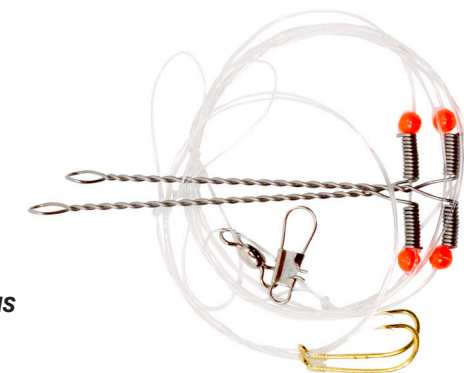

PRODUCT FEATURES

- TWO STAINLESS STEEL ARMS HOLD BAIT AWAY FROM MAIN LINE
- EASY SWIVELING FOR MAX BAIT ACTION
- TWO PRE-TIED GOLD ABERDEEN SNELLS

WALLEYE STILL FISHING RIG

PRODUCT #
VWSFR

PRODUCT FEATURES

- THE PERFECT RIG FOR PRESENTING/SUSPENDING LIVE BAIT OFF THE BOTTOM
- PRESENTS TWO BAITS AT TWO DEPTHS
- PRE-TIED - SIMPLY ADD DIPSEY SINKER, HOOKS, BAIT AND START FISHING

3-WAY RIVER RIG

PRODUCT #	SIZE
VWRR-2	2
VWRR-4	4

PRODUCT FEATURES

- EXCELLENT FOR RIVERS AND CURRENT AREAS
- PRE-TIED WITH 3-WAY SWIVEL, BASS CASTING SINKER AND SNElLED ABERDEEN HOOK
- 18" DROP LINE TO SINKER/36" LEADER LINE TO HOOK

TROUT/SALMON EGG RIG

PRODUCT #	SIZE
VTSR-8	8
VTSR-10	10

PRODUCT FEATURES

- PERFECT FOR OFF THE BOTTOM NATURAL TROUT/SALMON EGG PRESENTATIONS
- PRE-TIED WITH TOP SWIVEL, EXTENDER ARMS AND WEIGHT SNAP
- VERSATILE - ATTACH THE AMOUNT OF WEIGHT FOR THE DEPTH/CURRENT