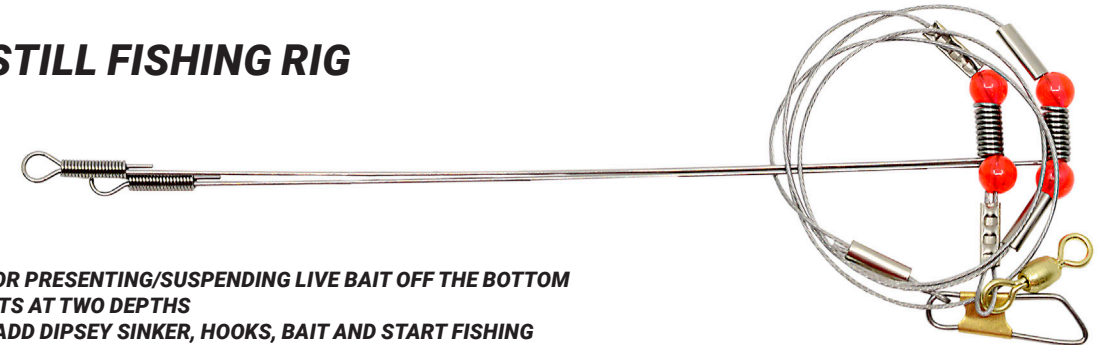

PRODUCT FEATURES

- TWO STAINLESS STEEL ARMS HOLD BAIT AWAY FROM MAIN LINE
- EASY SWIVELING FOR MAX BAIT ACTION
- TWO PRE-TIED GOLD ABERDEEN SNELLS

WALLEYE STILL FISHING RIG

PRODUCT #
VWSFR

PRODUCT FEATURES

- THE PERFECT RIG FOR PRESENTING/SUSPENDING LIVE BAIT OFF THE BOTTOM
- PRESENTS TWO BAITS AT TWO DEPTHS
- PRE-TIED - SIMPLY ADD DIPSEY SINKER, HOOKS, BAIT AND START FISHING

3-WAY RIVER RIG

PRODUCT #	SIZE
VWRR-2	2
VWRR-4	4

PRODUCT FEATURES

- EXCELLENT FOR RIVERS AND CURRENT AREAS
- PRE-TIED WITH 3-WAY SWIVEL, BASS CASTING SINKER AND SNElLED ABERDEEN HOOK
- 18" DROP LINE TO SINKER/36" LEADER LINE TO HOOK

TROUT/SALMON EGG RIG

PRODUCT #	SIZE
VTSR-8	8
VTSR-10	10

PRODUCT FEATURES

- PERFECT FOR OFF THE BOTTOM NATURAL TROUT/SALMON EGG PRESENTATIONS
- PRE-TIED WITH TOP SWIVEL, EXTENDER ARMS AND WEIGHT SNAP
- VERSATILE - ATTACH THE AMOUNT OF WEIGHT FOR THE DEPTH/CURRENT