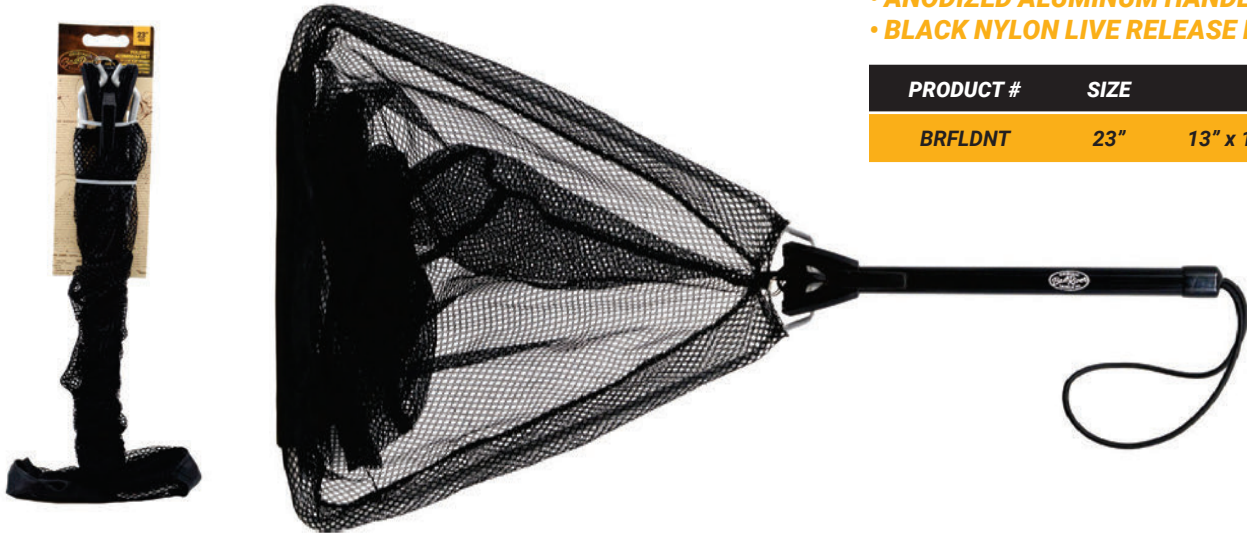

FOLDING ALUMINUM NET